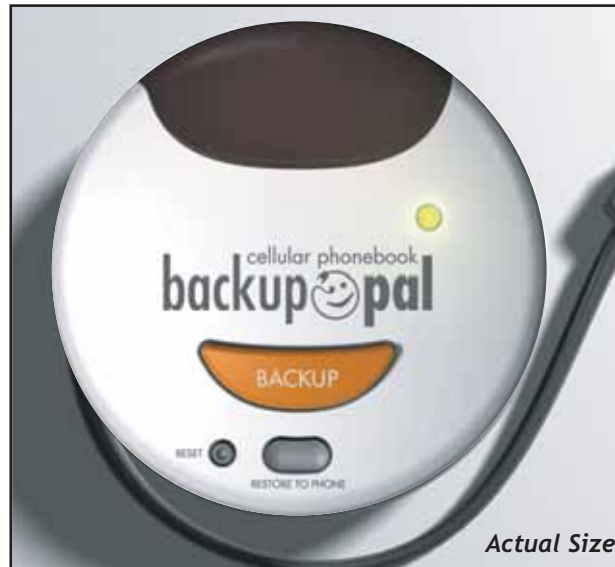

The Solution

ONE-TOUCH, PORTABLE, BATTERY-OPERATED CELLULAR PHONEBOOK BACKUP SOLUTION

Introducing Backup-Pal™, the world's first easy-to-use, portable cellular phonebook backup solution that does not require a personal computer, installation of software or a monthly subscription fee. At the touch of a button, the battery-powered Backup-Pal™ instantly saves a backup copy of the user's contact information from their cellular phone. Restoring information is just as easy - simply attach Backup-Pal™ to a cellular phone and click "restore."