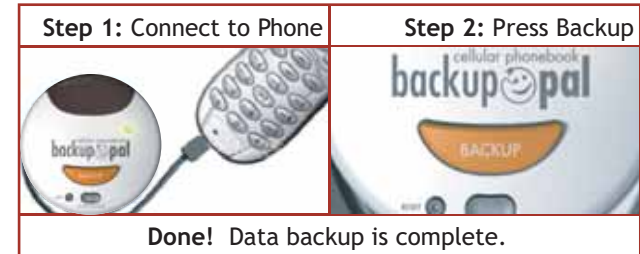

Easy to Use

Operates with the push of a button, requiring no technical expertise.

Product Highlights

- **Simple and Reliable**
  One-touch Backup. One-touch Restore. Very easy to use!
- **Saves Frustration**
  Eliminate the aggravation of manually re-entering contacts one letter at a time into a new phone
- **Quick and Easy Transfer**
  Transfer contacts from one cell phone to another, regardless of the cell phone manufacturer or wireless carrier
- **No Thinking Required**
  NO PC use required. NO software installation required. NO expensive cable purchase required
- **Safe and Secure**
  You stay in control of your backed-up contacts